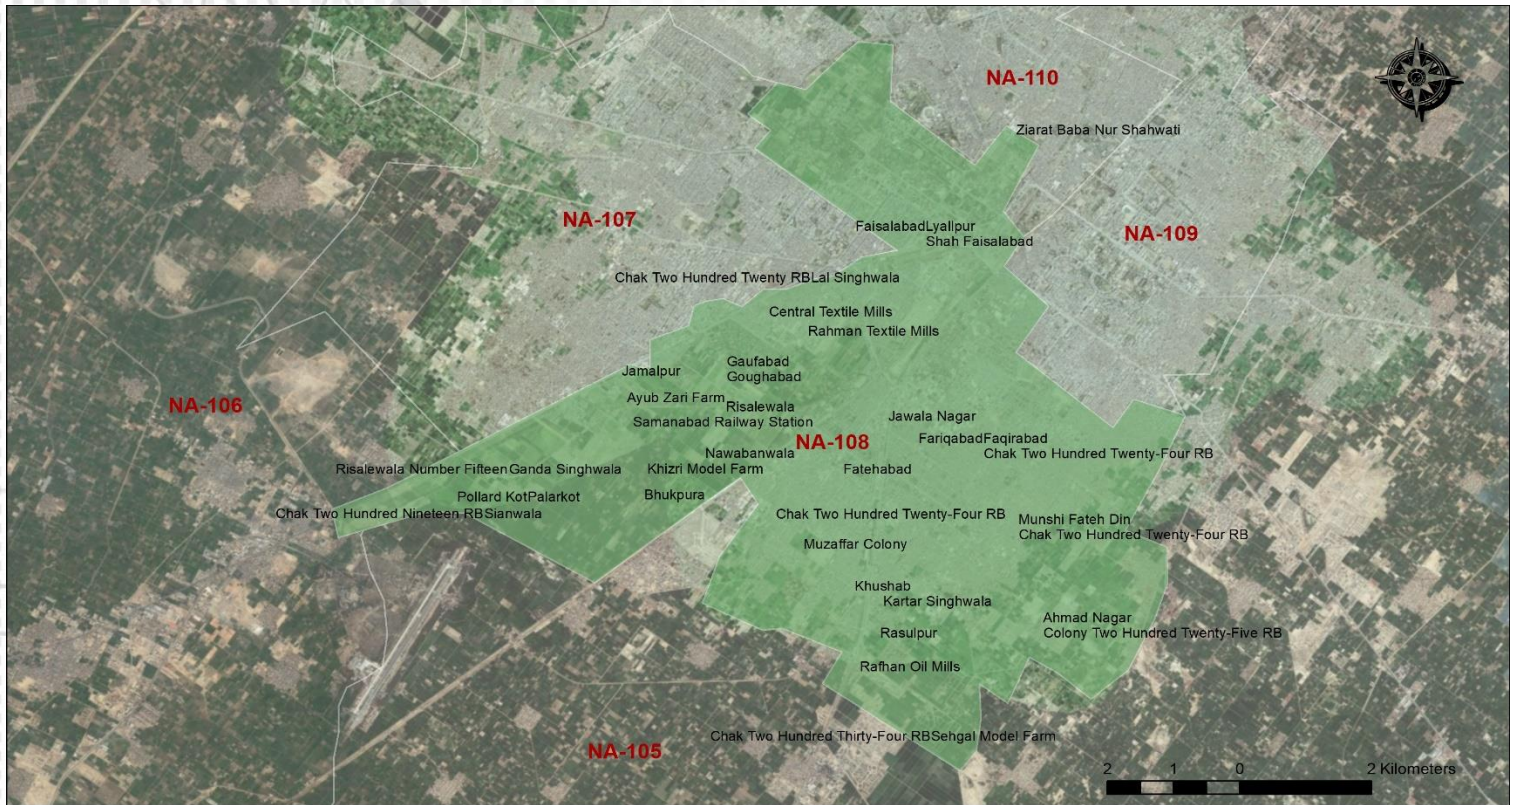

CONSTITUENCY PROFILE

NA-108 FAISALABAD-VIII

PUNJAB

CONSTITUENCY
POPULATION

808,829

VOTER STATISTICS

Male

238,705

Female

195,878

Total

434,583

54%

of the total population
are registered as voters

POLLING STATIONS

197

AVERAGE VOTER
AT POLLING STATION

1,103

AVERAGE VOTER
AT POLLING BOOTH

402

LIST OF CONTESTING CANDIDATES

#	Name	Name of Political Party
1	Asghar Ali Qaiser	Pakistan Peoples Party Parliamentarians
2	Azhar Abbas	Pak Sarzameen Party
3	Rana Abu Khabib Rehman Khan	Allah-o-Akbar Tehreek
4	Rizwan Mahmood	Awami Justice Party Pakistan
5	Shahbaz Ali Gulzar	Tehreek-e-Labaik Pakistan
6	Abid Sher Ali	Pakistan Muslim League (Nawaz)
7	Farrukh Habib	Pakistan Tehreek-e-Insaf
8	Muhammad Aslam	Independent
9	Muhammad Zakaria Syed	Muttahidda Majlis-e-Amal Pakistan